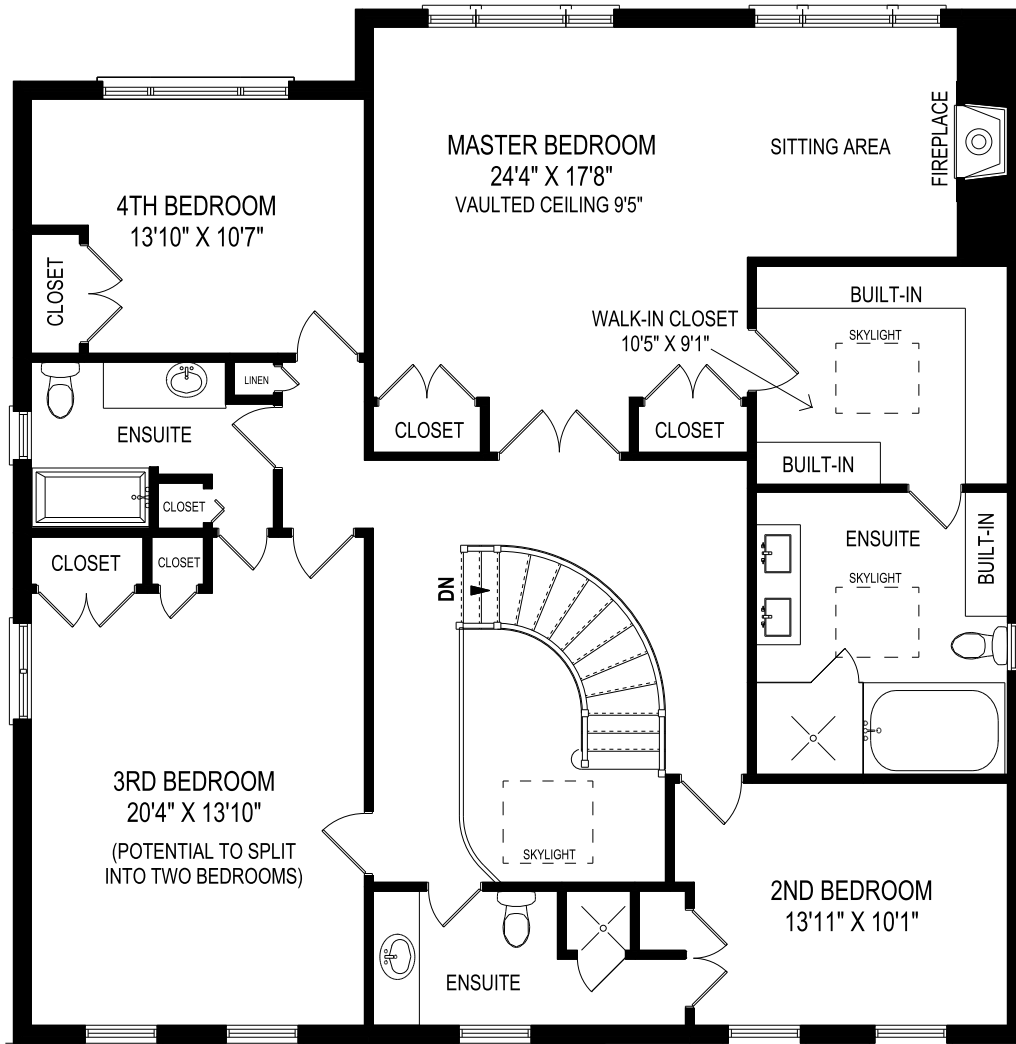

117 Stratford Crescent, North York

FLOOR PLAN

SECOND FLOOR - 1774 SQUARE FEET

February 14, 2020