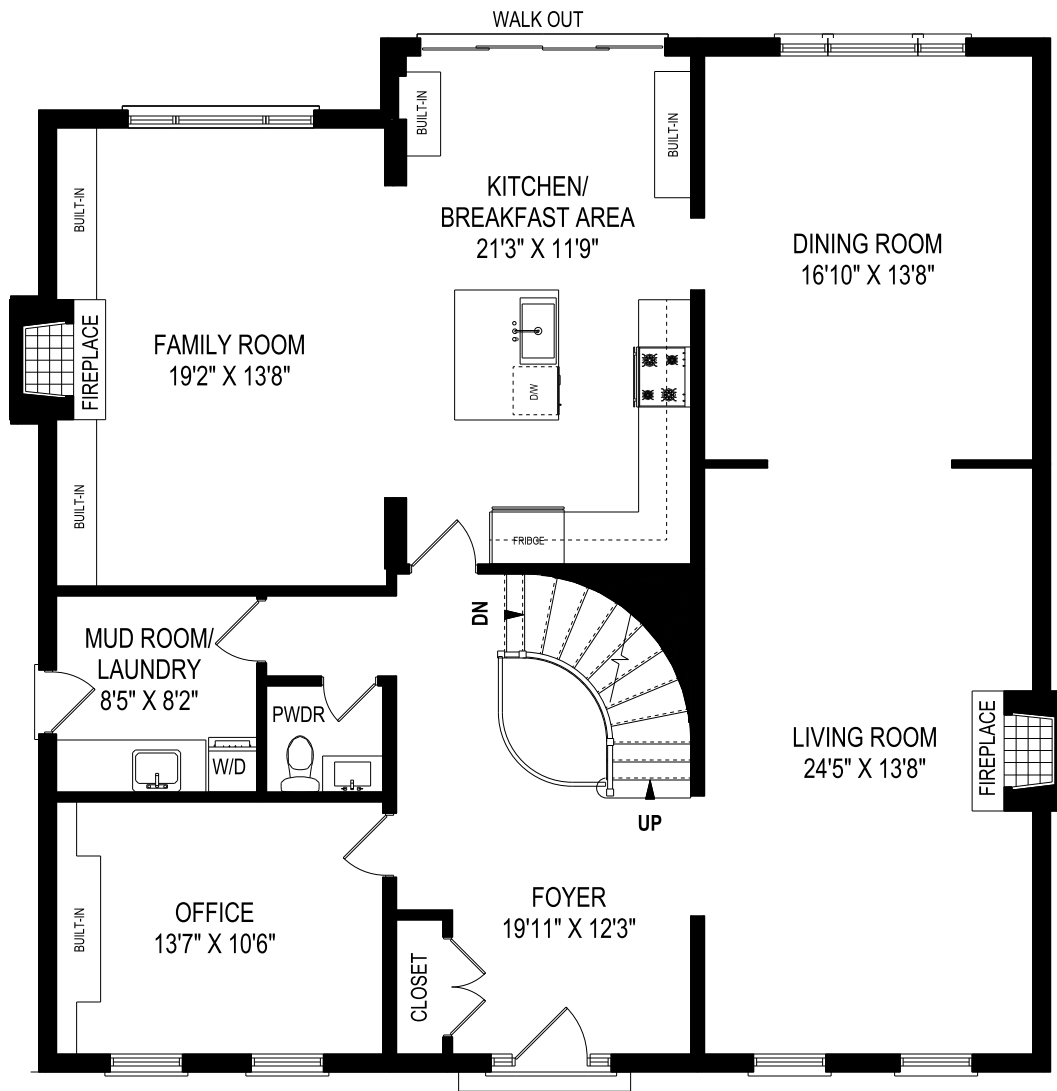

117 Stratford Crescent, North York

FLOOR PLAN

CEILING HEIGHT 9'3"

MAIN FLOOR - 1780 SQUARE FEET

February 10, 2020