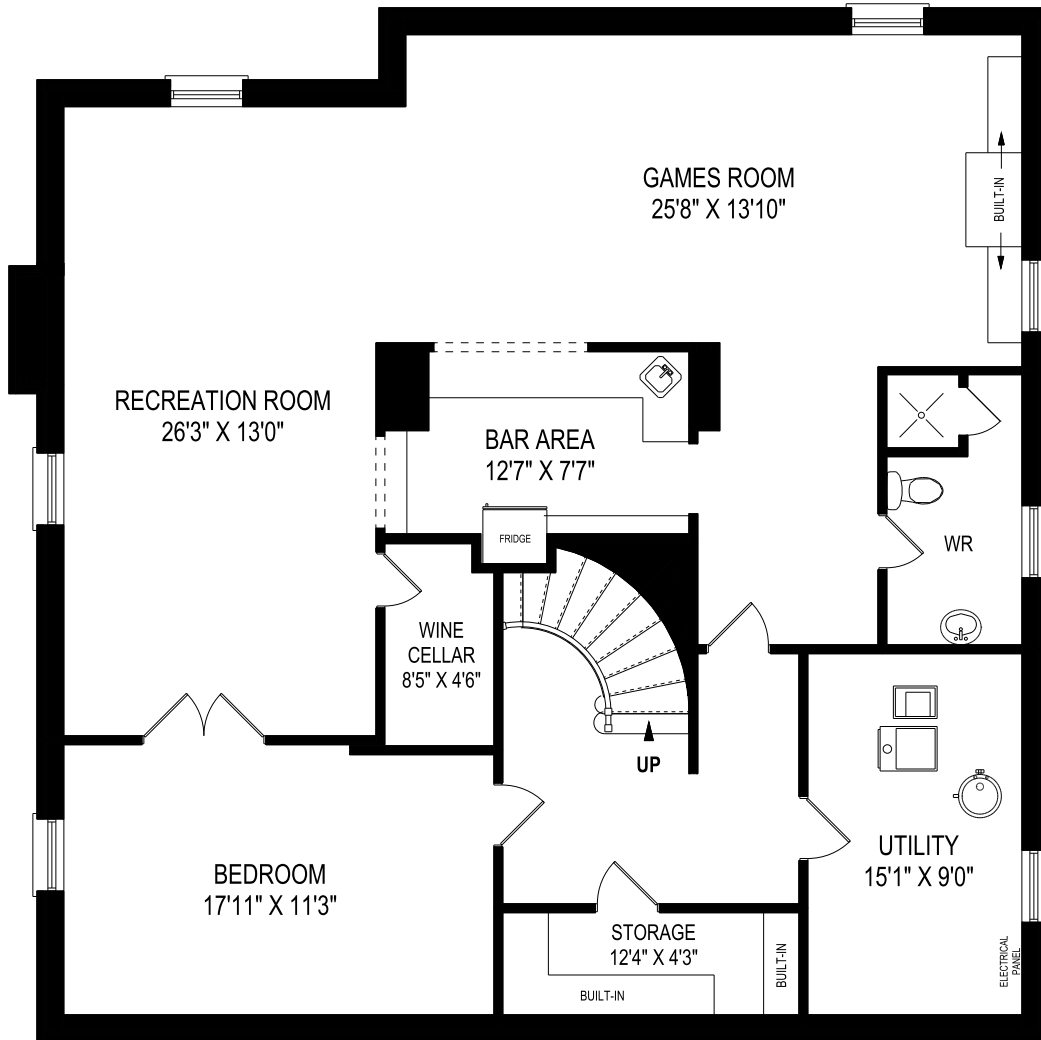

117 Stratford Crescent, North York

FLOOR PLAN

LOWER LEVEL - 1780 SQUARE FEET

February 10, 2020