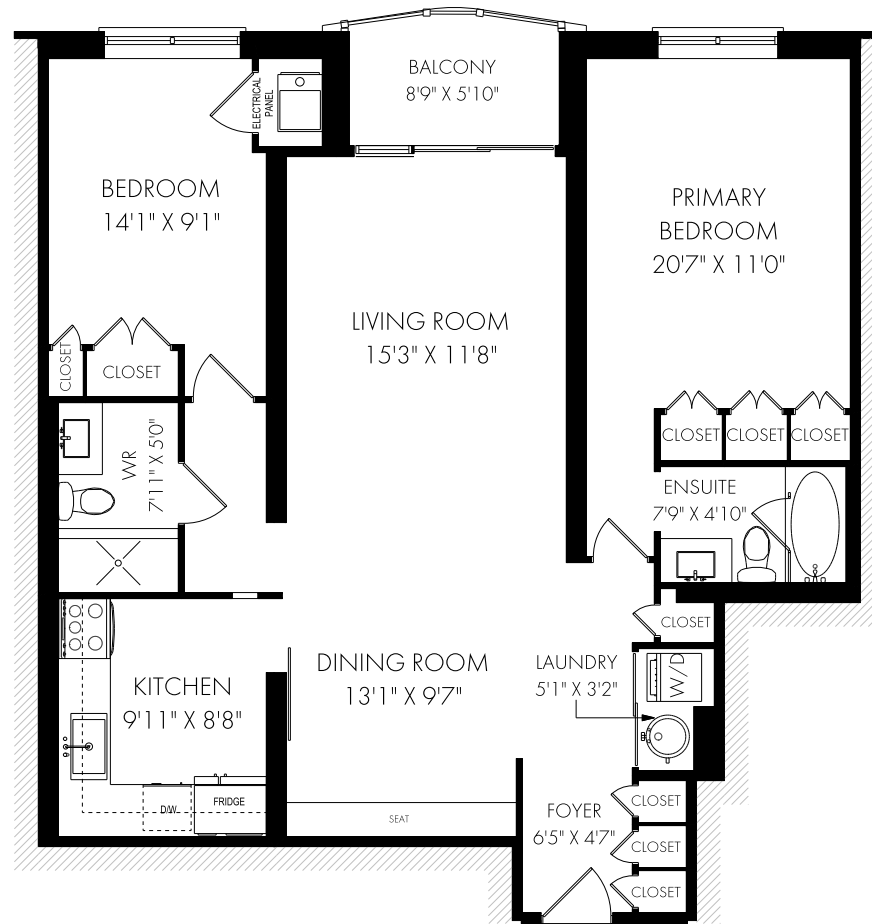

102-1093 Kingston's Road, Scarborough

FLOOR PLAN

CEILING HEIGHT 8'0"

SUITE #102 - APPROX. 1085 SQUARE FEET

Friday, March 4, 2022