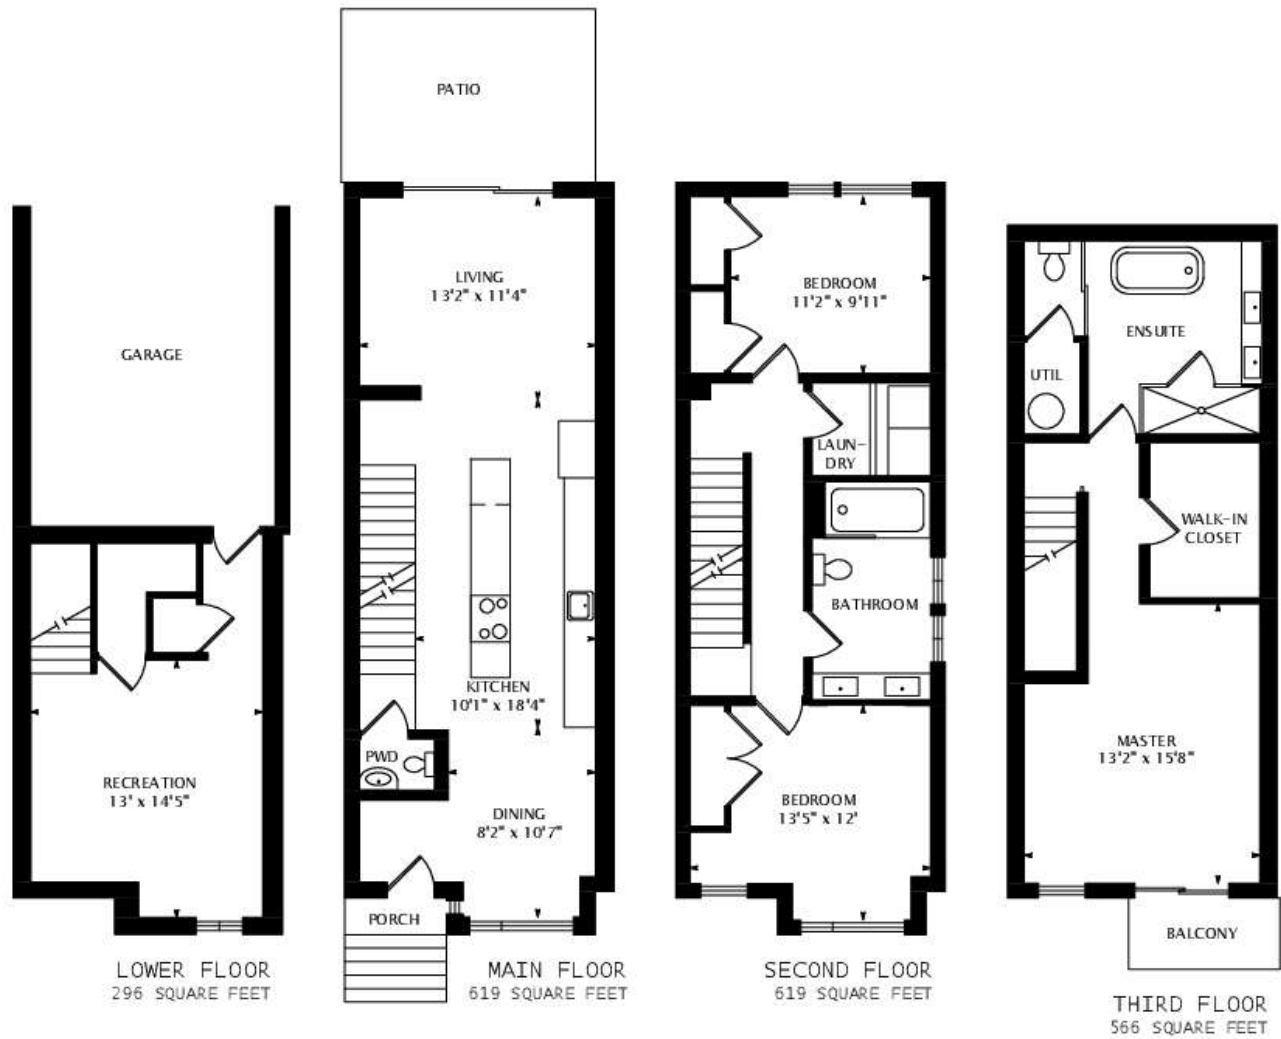

837 BROADVIEW AVENUE TH8

1804 SQUARE FEET
+ 296 SQUARE FEET BELOW GRADE

interactive tour: tours.propertyspaces.ca/837-broadview-avenue-th8

DATE: OCTOBER 25, 2016

DIMENSIONS, AREAS, LAYOUTS AND DETAILS ARE APPROXIMATE AND SHOULD BE CONSIDERED ILLUSTRATIVE ONLY.