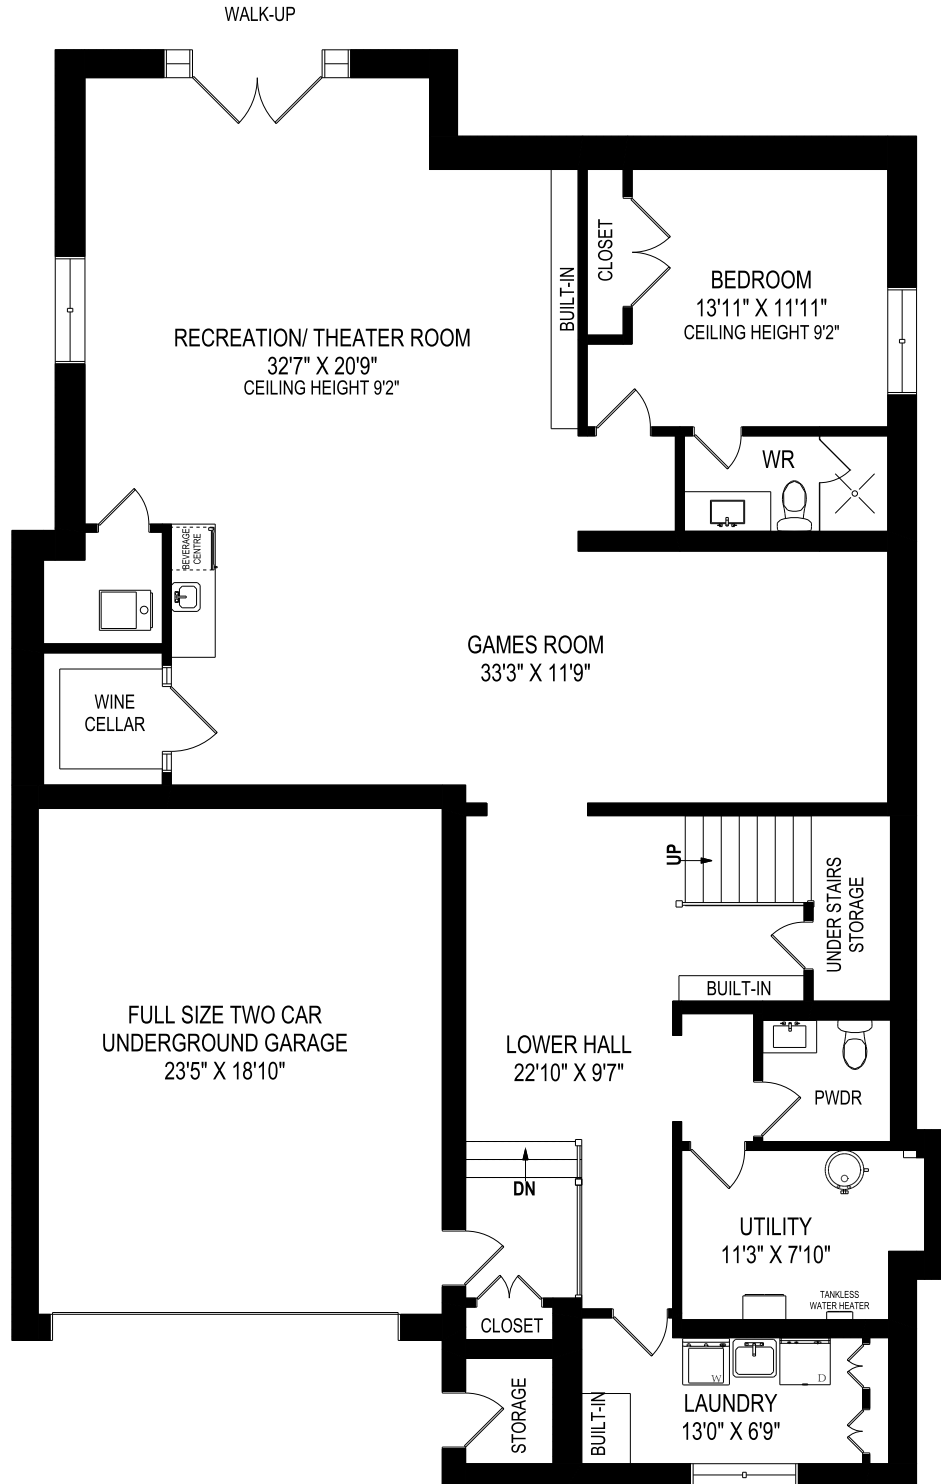

233 ST LEONARDS AVENUE, TORONTO

LOWER LEVEL
2012 SQUARE FEET

April 21, 2018