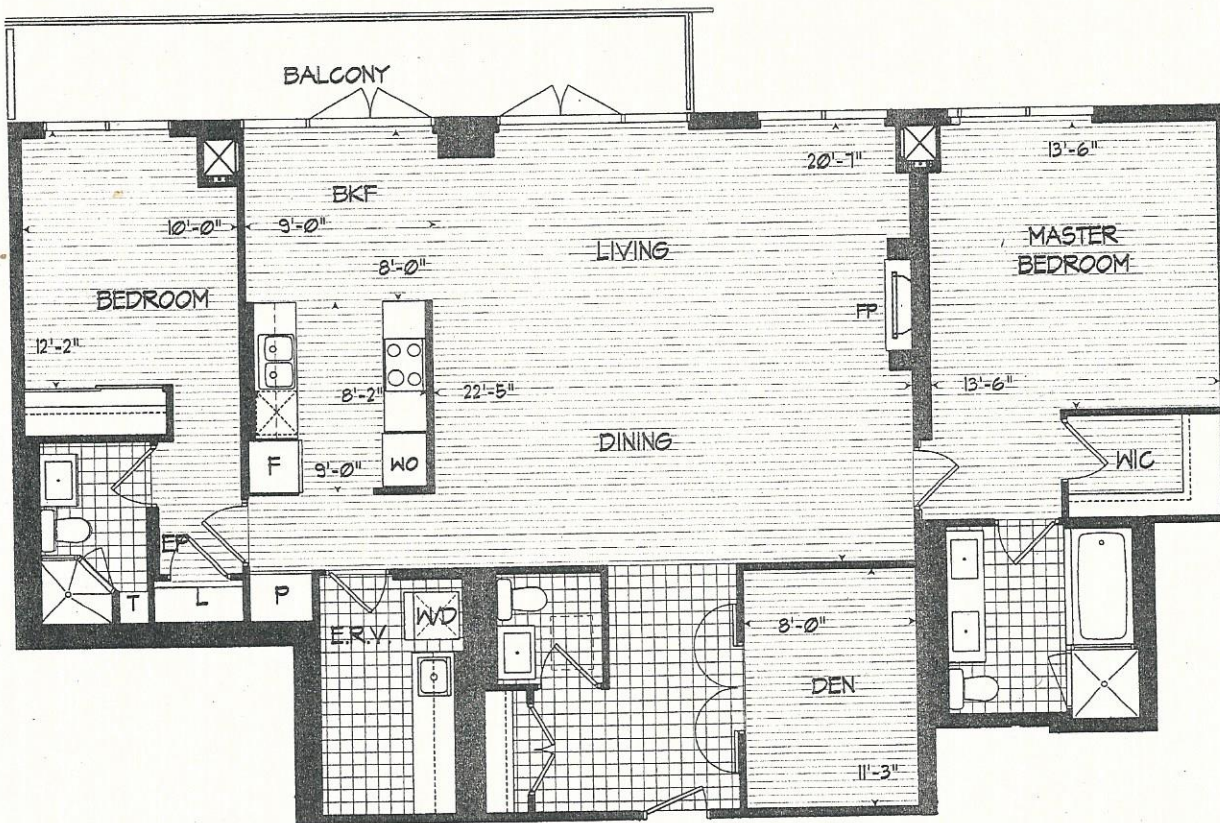

the republic
 OF YONGE & EGLINTON
 70 ROEHAMPTON
 Schedule C1

S11
 11

LEGEND

- ERV - ENERGY RECOVERY VENTILATION
- EP - ELECTRICAL PANEL
- F - FRIDGE
- P - PANTRY
- L - LINEN
- WD - WASHER / DRYER
- WIC - WALK-IN CLOSET
- T - TOWEL TOWER
- FP - FIRE PLACE