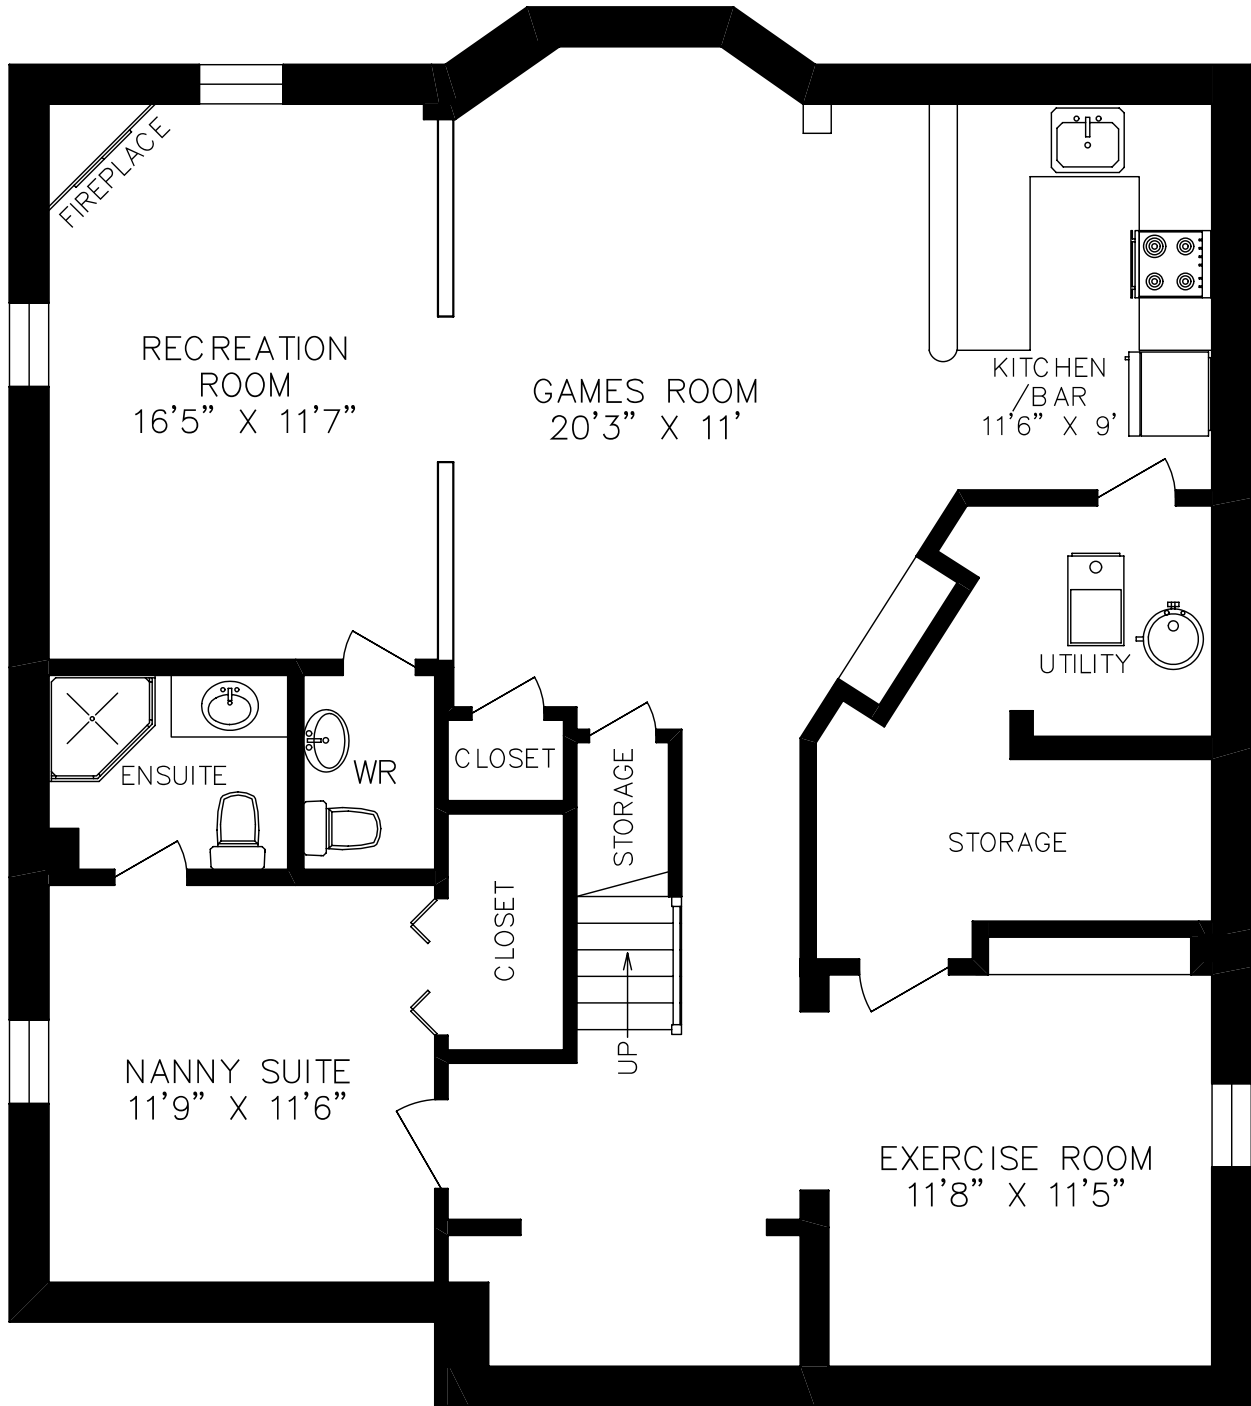

3 FOXMEADOW LANE

AccuPlan
416 652 0958

LOWER FLOOR
1460 SQUARE FEET

PLANS AND AREA
CALCULATIONS ARE VERY
ACCURATE BUT MAY NOT BE 100%