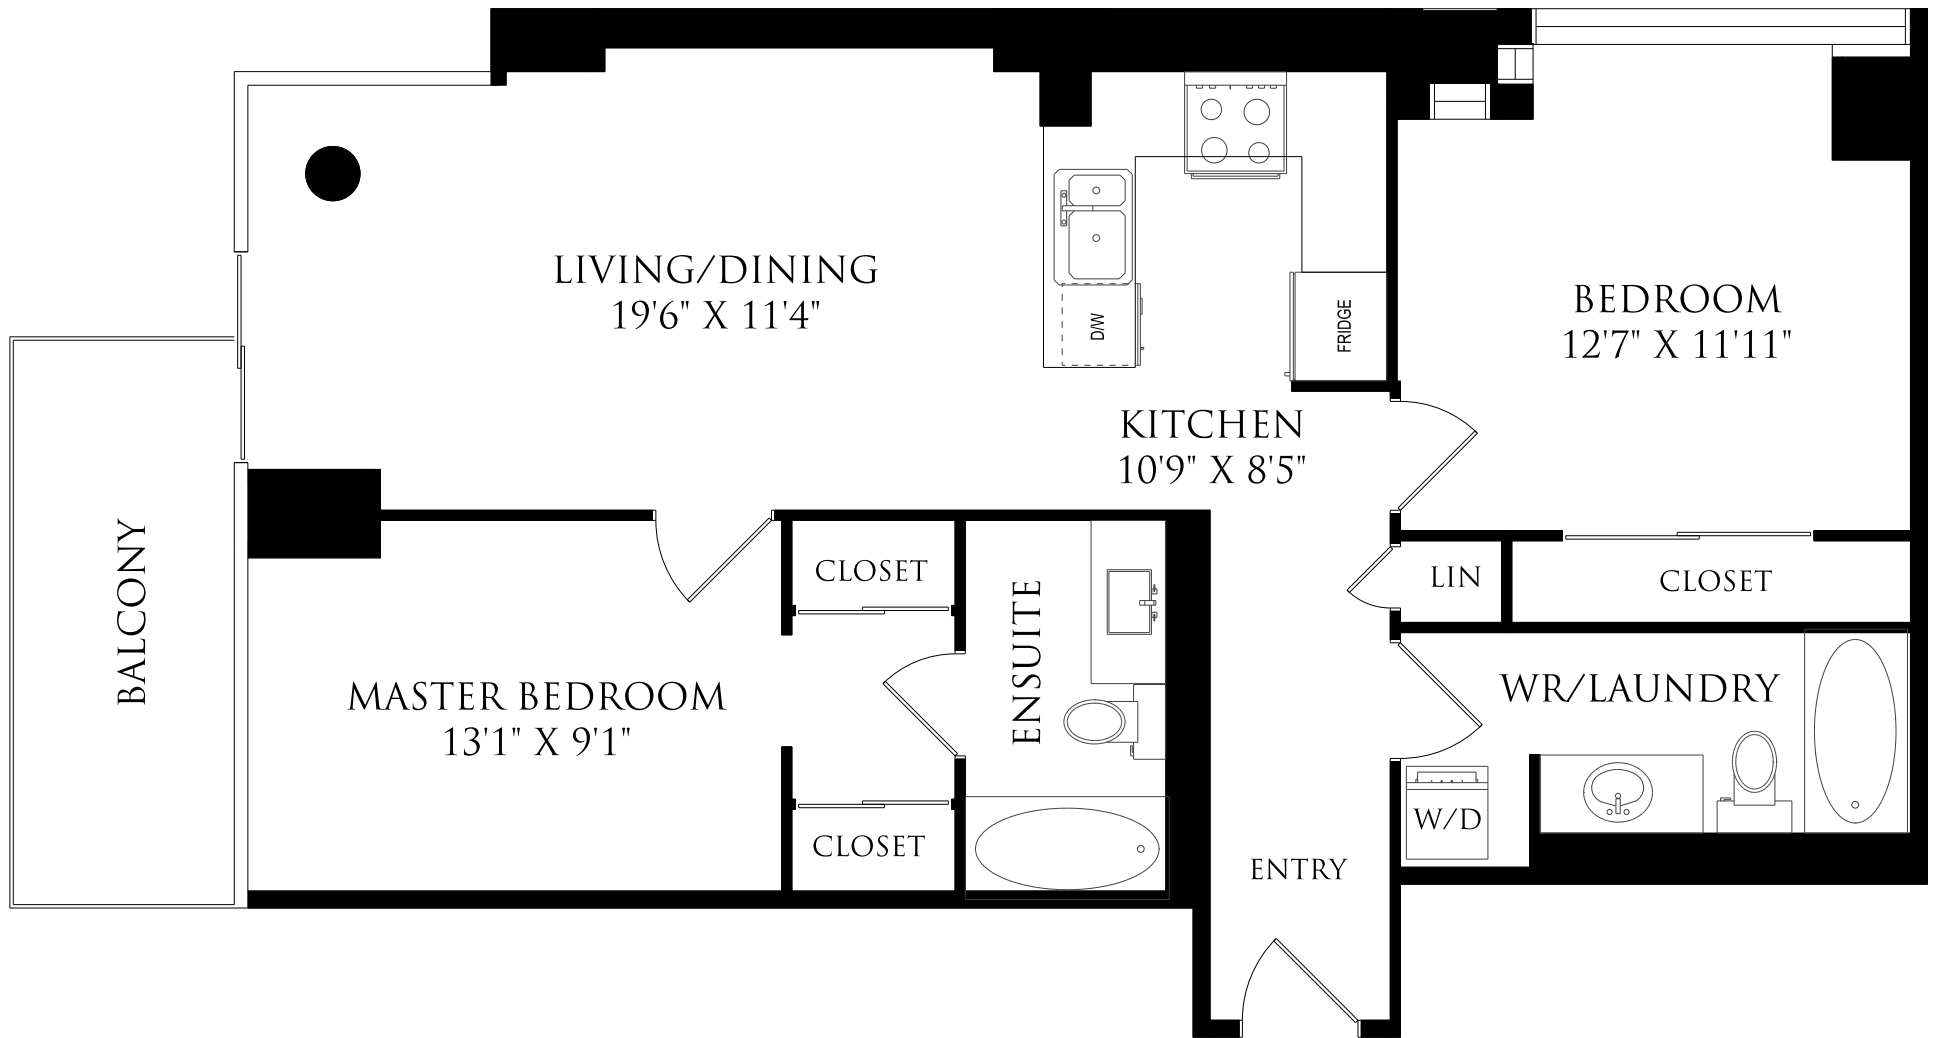

22 WELLESLEY STREET EAST, TORONTO

UNIT #1408
APPROX 915 SQUARE FEET

May 12, 2016