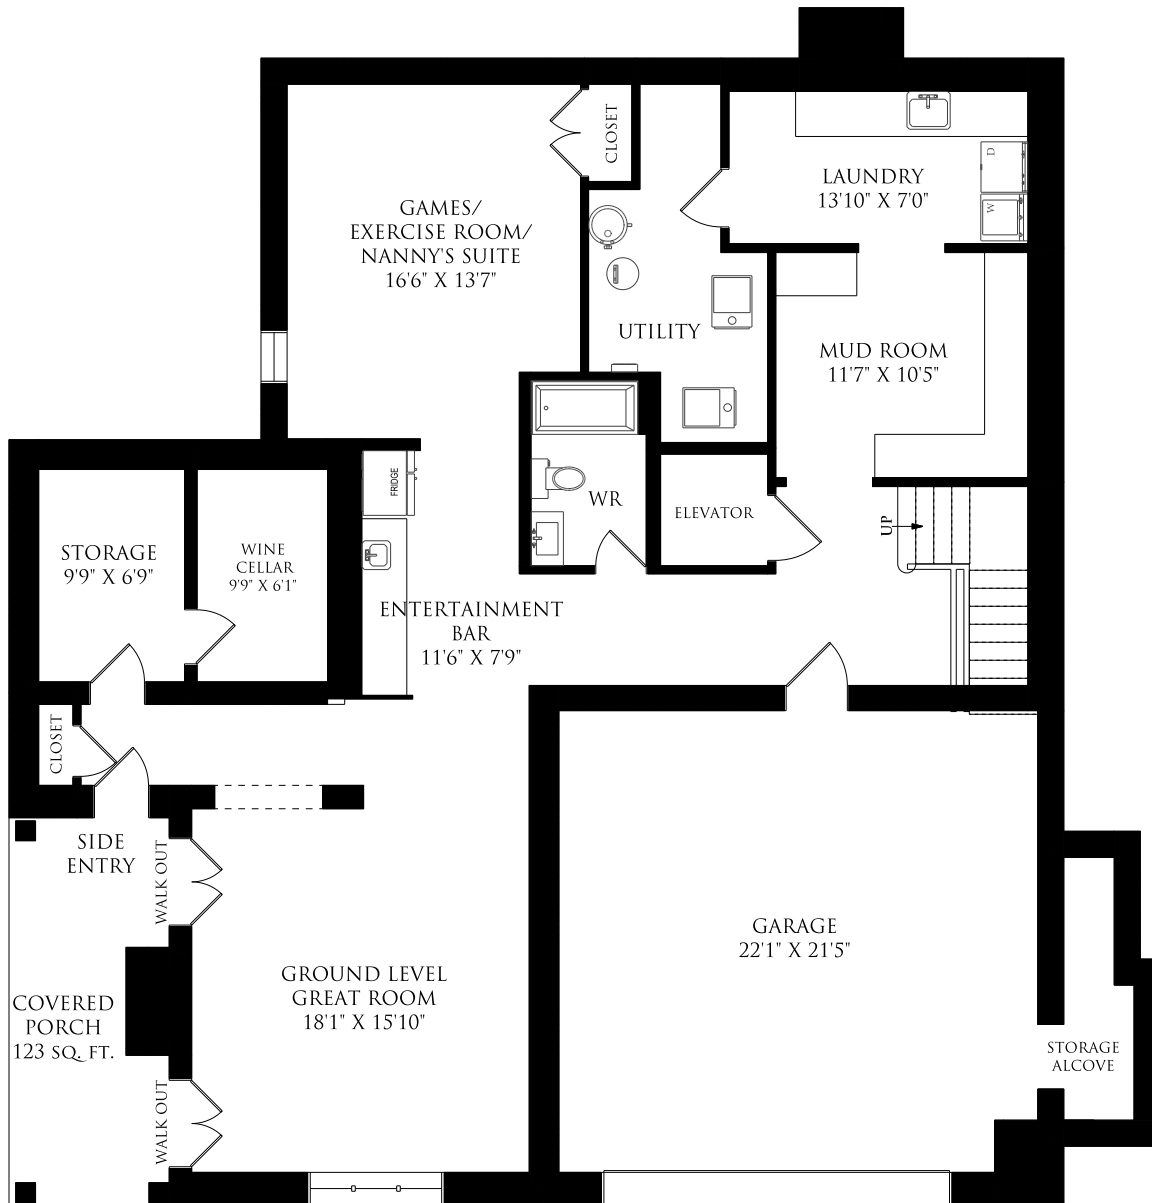

174 STRATHGOWAN AVENUE, TORONTO

LOWER LEVEL
1740 SQUARE FEET

October 19, 2015